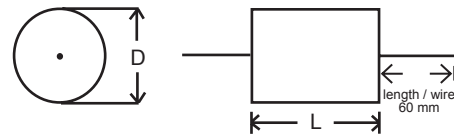

Its lively reproduction of music impresses in particular with its subtly dynamic speed, precision and marked fine detail.

Technical specifications:

Dielectric: Polypropylene
 Dielectric strength: 1 200 VDC
 Loss factor: $\tan \delta = 0.0002$ @1 kHz
 Loss factor: $\tan \delta = 0.0001$ @10 kHz

sup_s_o

Supreme capacitors silver/oil

| | Capacity [µF] | VDC | Body Ø * L [mm] | Wire Ø [mm] |
|-------------------|------------------|------|--------------------|----------------|
| MUNDORF-062-71870 | 0.010 | 1200 | 13 * 36 | 0.6 |
| MUNDORF-043-70270 | 0.022 | 1200 | 13 * 36 | 0.6 |
| MUNDORF-044-70271 | 0.033 | 1200 | 13 * 36 | 0.6 |
| MUNDORF-045-70272 | 0.047 | 1200 | 13 * 36 | 0.6 |
| MUNDORF-046-70273 | 0.068 | 1200 | 13 * 36 | 0.6 |
| MUNDORF-047-70274 | 0.10 | 1200 | 17 * 36 | 0.8 |
| MUNDORF-048-70275 | 0.15 | 1200 | 17 * 36 | 0.8 |
| MUNDORF-049-70276 | 0.22 | 1200 | 19 * 39 | 1.0 |
| MUNDORF-050-70277 | 0.33 | 1200 | 19 * 39 | 1.0 |
| MUNDORF-051-70278 | 0.47 | 1200 | 26 * 41 | 1.0 |
| MUNDORF-052-70279 | 0.56 | 1200 | 26 * 41 | 1.0 |
| MUNDORF-053-70280 | 0.68 | 1200 | 26 * 41 | 1.0 |
| MUNDORF-054-70281 | 0.82 | 1200 | 31 * 42 | 1.4 |
| MUNDORF-055-70282 | 1.00 | 1200 | 31 * 42 | 1.4 |
| MUNDORF-056-70283 | 1.50 | 1200 | 36 * 42 | 1.4 |
| MUNDORF-057-70284 | 1.80 | 1200 | 41 * 57 | 1.4 |
| MUNDORF-058-70285 | 2.20 | 1200 | 41 * 57 | 1.4 |
| MUNDORF-059-70286 | 2.70 | 1200 | 41 * 57 | 1.4 |
| MUNDORF-060-70287 | 3.30 | 1200 | 41 * 57 | 1.4 |
| MUNDORF-061-70288 | 3.90 | 1200 | 41 * 57 | 1.4 |
| MUNDORF-062-70289 | 4.70 | 1200 | 41 * 71 | 1.4 |
| MUNDORF-063-70290 | 5.60 | 1200 | 46 * 71 | 1.4 |
| MUNDORF-064-70291 | 6.80 | 1200 | 46 * 71 | 1.4 |
| MUNDORF-065-70292 | 8.20 | 1200 | 51 * 71 | 1.4 |
| MUNDORF-066-70293 | 10.00 | 1200 | 46 * 110 | 1.4 |